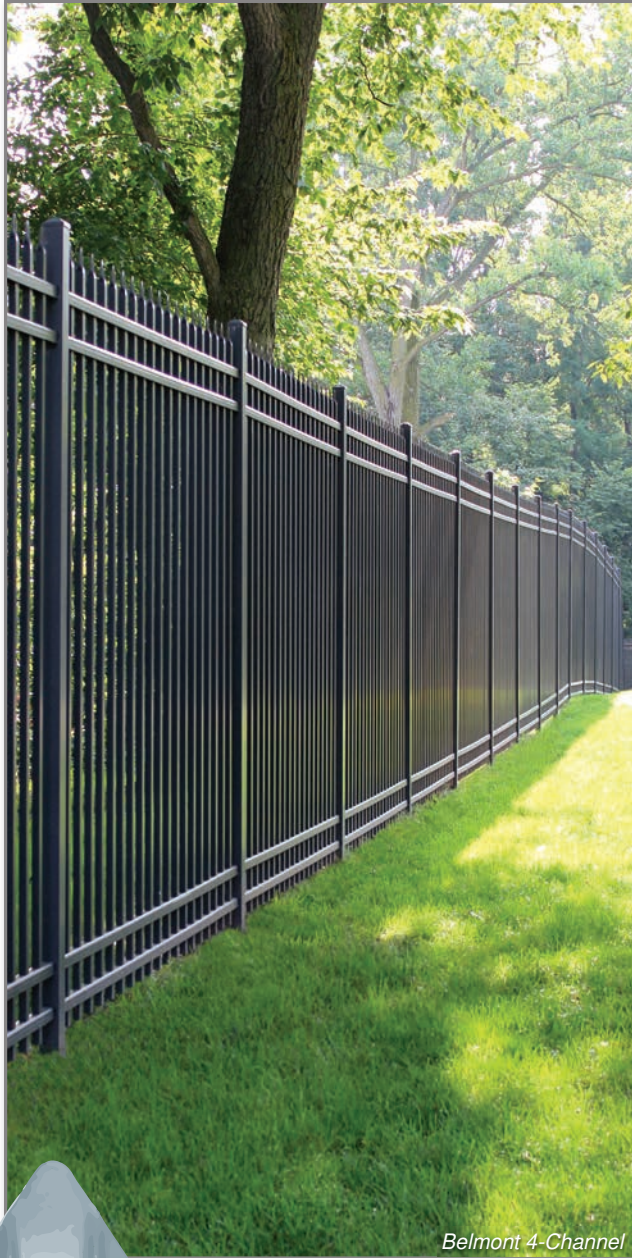

ELEGANCE

VERSATILITY

DURABILITY

SECURITY

PEACE OF MIND

PRESSED SPEAR

BELMONT › HAMILTON

Belmont 4-Channel