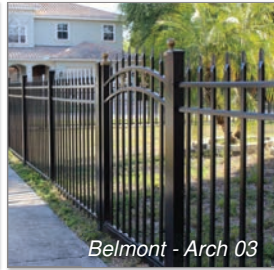

Perfect for your estate, Alumi-Guard® Ornamental Aluminum Fence and Estate Gates are offered in a wide variety of classic and attractive styles and are available in seven rich powder coated colors and seven unique grades.

ARCH 02 SERIES

ARCH 03 SERIES

ARCH 04 SERIES

Estate Gate - Ascot Royale - Arch 04

Estate Gate - Victoria - Arch 04

Estate Gate - Ascot - Arch 04

Estate Gate - Victoria - Arch 04

Estate Gate - Belmont - Arch 02

Ascot Puppy Picket - Arch 01

Victoria Royale - Arch 03

Canterbury - Arch 03

Ascot - Arch 03

Victoria Royale - Arch 03

Custom - Arch 03

Belmont - Arch 03

*“Choosing the right fence is fun and easy with *FenceStudio™!”*