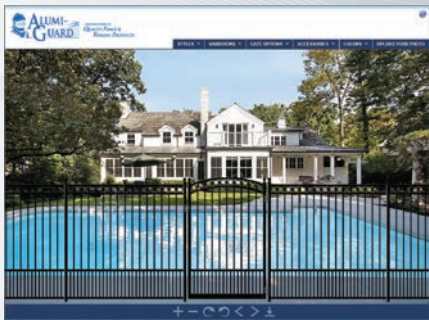

Perfect for your estate, Alumi-Guard® Ornamental Aluminum Fence and Estate Gates are offered in a wide variety of classic and attractive styles and are available in seven rich powder coated colors and seven unique grades.

*FenceStudio™ is Alumi-Guard's free online tool that is compatible with most devices including desktops, laptops, tablets and smart phones.

Visualize...

...an Alumi-Guard® Ornamental Aluminum Fence on your property within minutes using FenceStudio™!