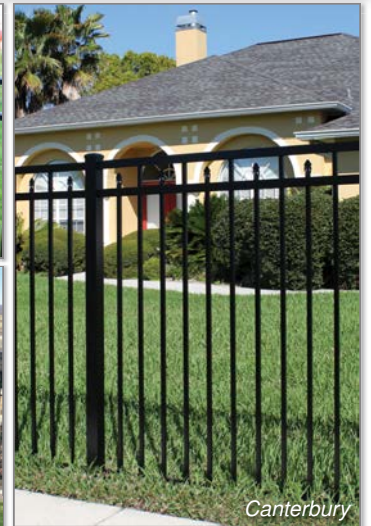

Ascot 3-Channel

Canterbury

Elegantly crafted, versatile, and durable; Alumi-Guard's maintenance-free, powder coated Ornamental Aluminum Fence and Estate Gates are the ideal choice to complement your home, pool, and landscape design - while offering boundary definition and security.