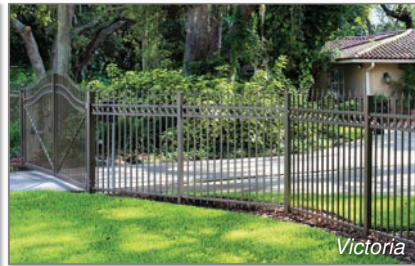

Victoria

Victoria

Newcastle II